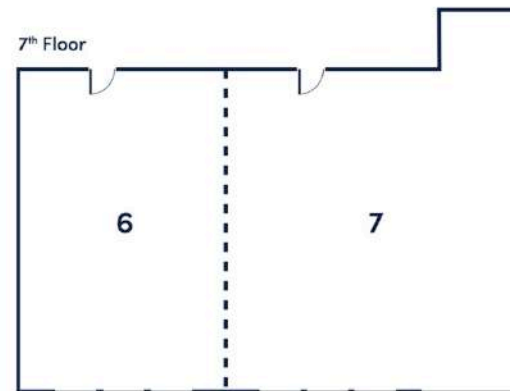

Floorplans

Meeting Spaces

1. ICE
2. Eurostar
3. Thalys
4. Meet-Inn Box 1
5. Meet-Inn Box 2
6. Horta 1
7. Horta 2
8. Meet-Inn Lounge
9. RBG Seminar Restaurant
10. RBG Grill Restaurant
11. Lobby Lounge
12. RBG Bar
13. Patio Terrace